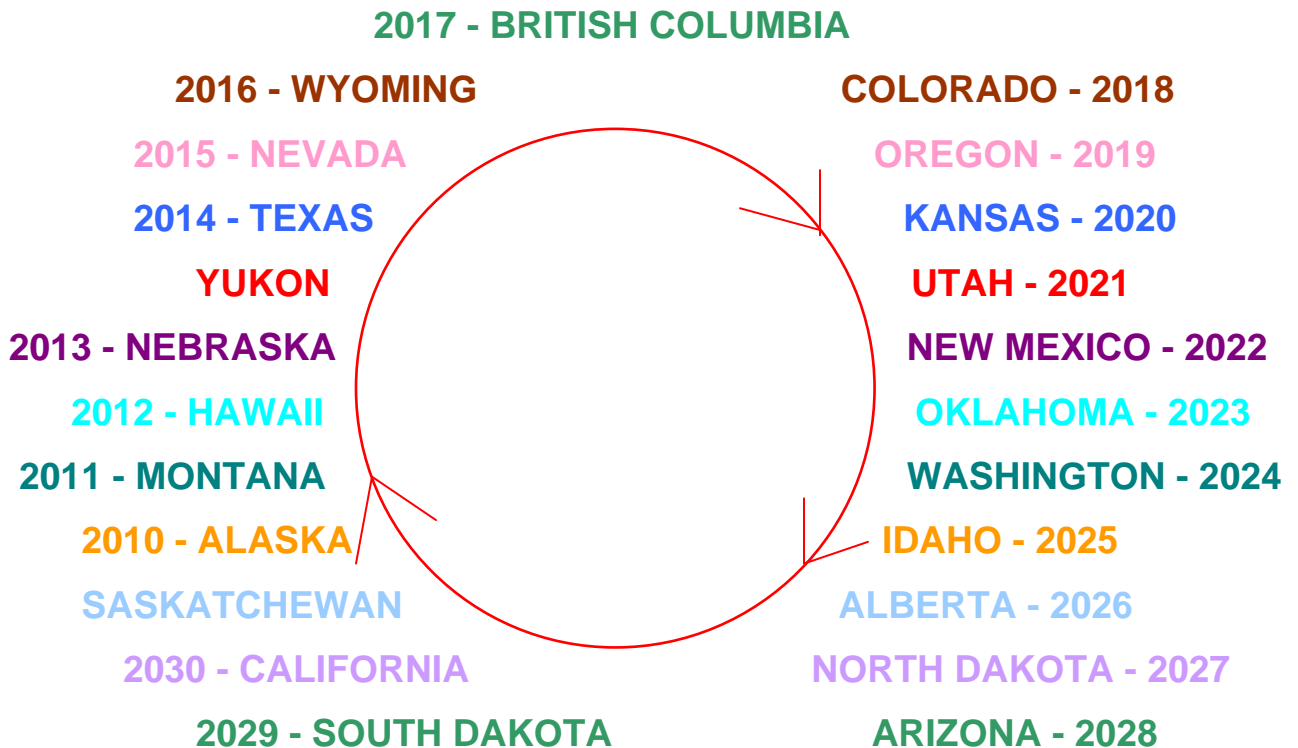

WAFWA

ROTATION FOR PRESIDENCY AND HOSTING ANNUAL CONFERENCE

In states/provinces having two member agencies, the chief executives will mutually agree upon who they will recommend to be nominated as President. Both agencies will jointly host the annual conference when it is held in their state/province.